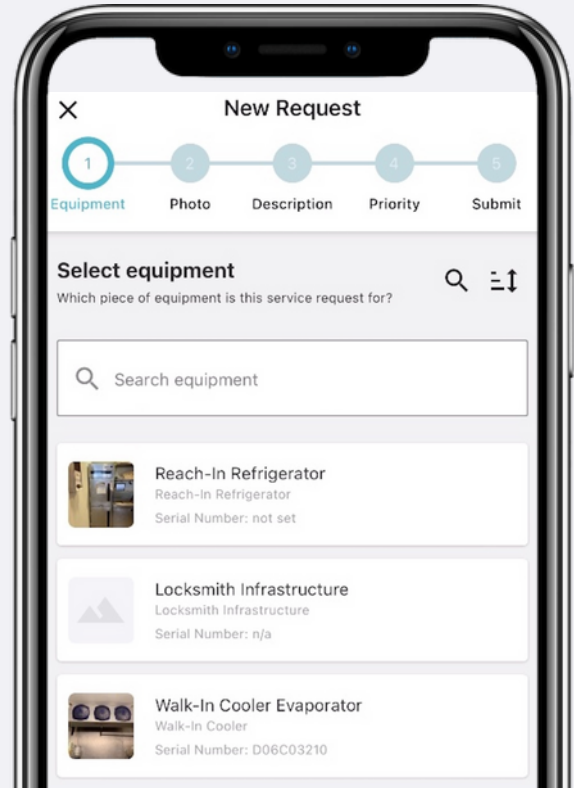

Mobile App

The easiest way to submit service requests

- Select the equipment
- Describe the problem
- Submit the request

And we'll manage the rest.

KEY FEATURES:

Choose your location and exact equipment

Submit a service request in five easy steps

View all requests across locations in one place

Made for multi-unit operators and their facilities teams

Review the status of each service request

View details and recent activity at any time

DOWNLOAD NOW: